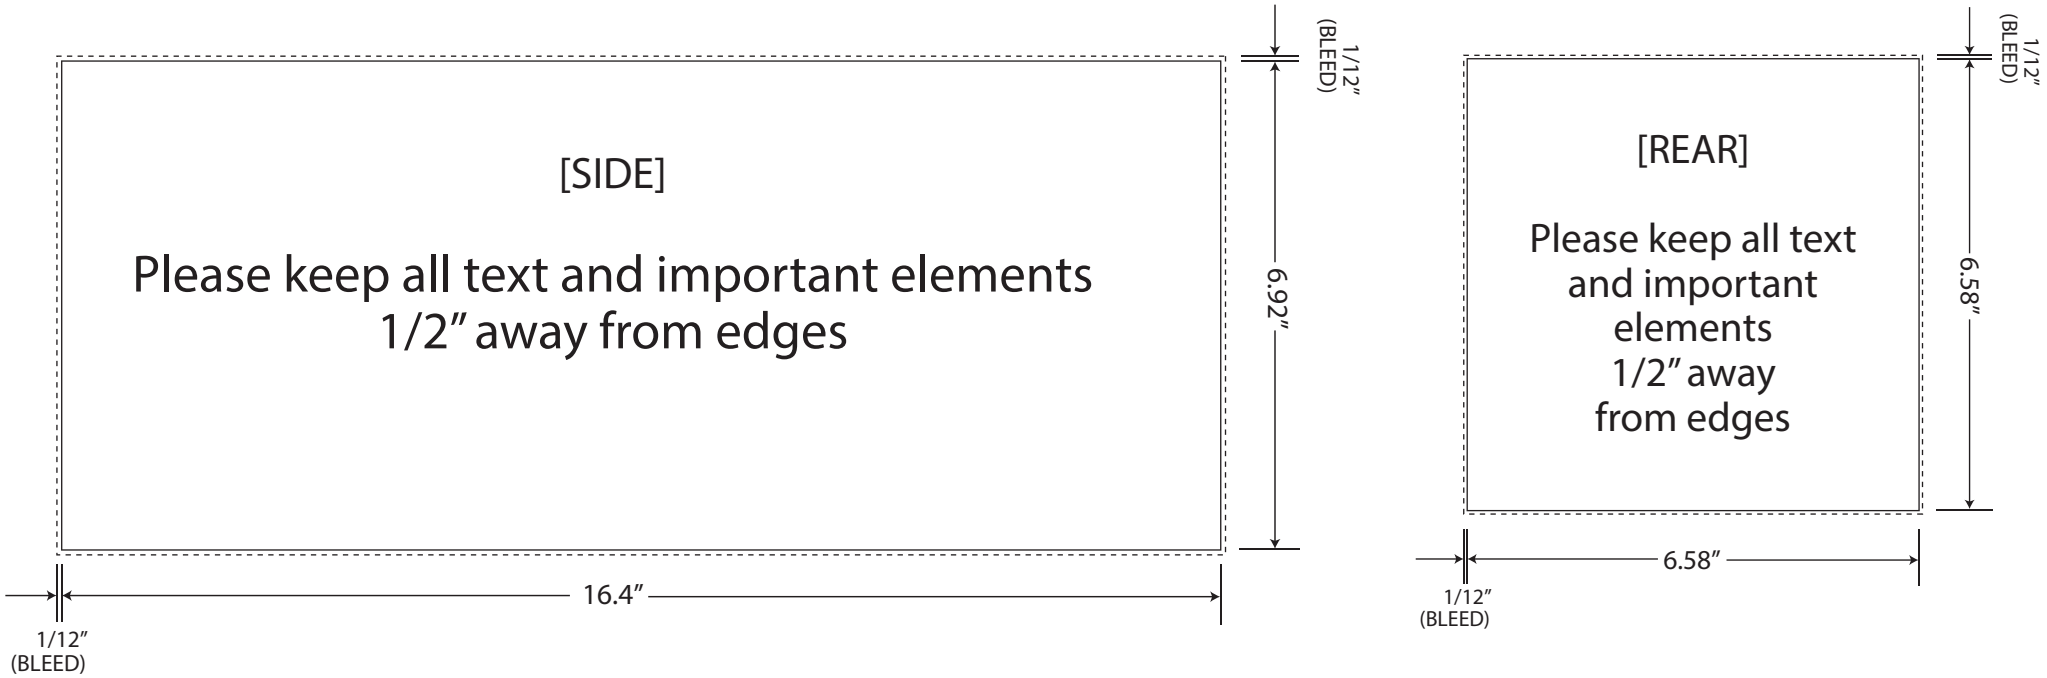

Actual Display Size:	Side: 196.75 in x 83 in	Rear: 79 in x 79 in
Design Scale:	1:12	1:12
Design Size (excluding bleed):	16.4 in x 6.92 in	6.58 in x 6.58 in
Bleed required at design size:	1/12 in	1/12 in
Resolution required at design size:	300 dpi	300 dpi