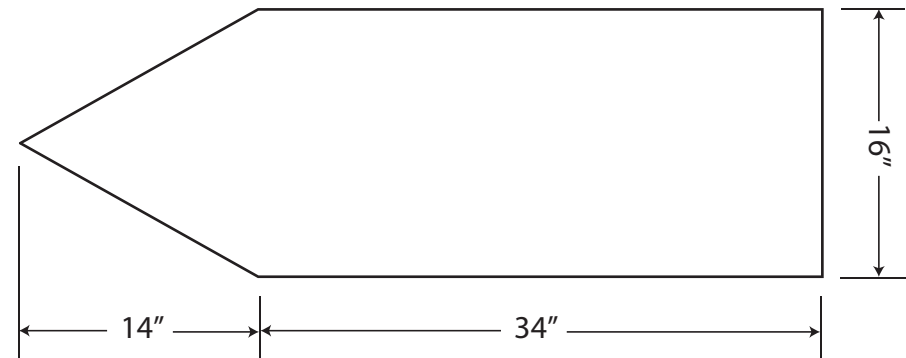

Suggested Shape: