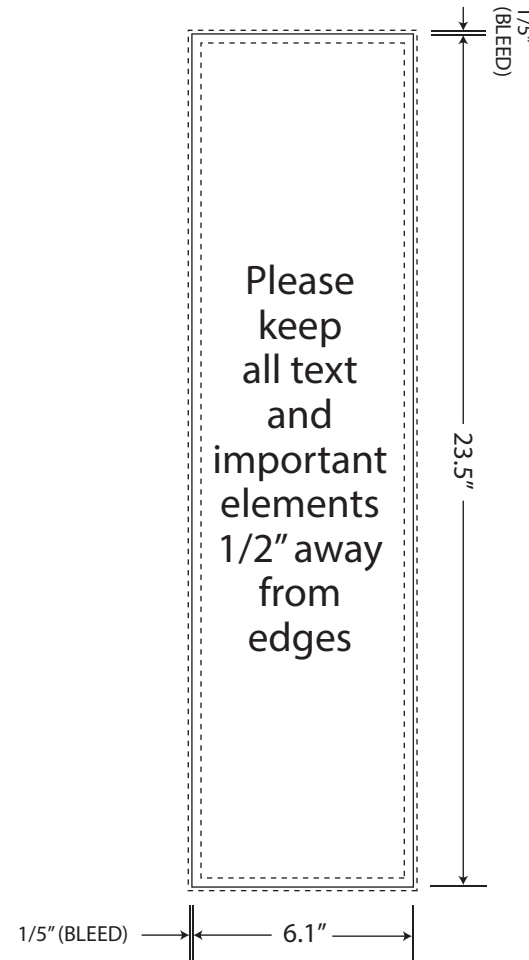

Actual Display Size: 30.5 in wide x 117.5 in tall
Design Scale: 1:5
Design Size (excluding bleed): 6.1 in x 23.5 in
Bleed required at design size: 1/5 in
Resolution required at design size: 150 dpi

EXAMPLE PHOTO:

File formats accepted: Adobe Creative Suite (ver CC or earlier) -Editable pdf preferred - *Please convert all text to vectors/outlines to ensure compatability*

Upload instructions:

Please compress your creative into a zip/rar/sit/sitx file before uploading (for security reasons, our ftp server will reject any other file format)

Upload webpage: <http://www.nmbmedia.com/upload>

Maximum upload size for your compressed file is 400MB (if you require a temporary increase, please call the IT dept at 954.777.9998 ext 300)

If you would like this outline in Illustrator format, please call us.

Creative is due 10 business days prior to execution without additional shipping charges.
Posters can be produced & installed in 5 business days with shipping up charge.